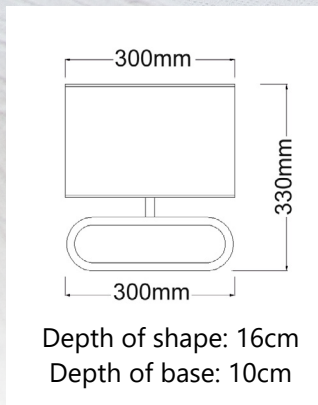

#### FEATURES

- Input voltage: 240V AC
- Material: wood & cloth
- Max.wattage: 40W
- E27 lamp base
- Globe not included
- For indoor use
- 1 year replacement warranty

CODE	DESCRIPTION	BASE (mm)	HEIGHT (mm)	WIDTH (mm)	WEIGHT (kg)	BOX (cm)	CARTON QTY
LOTUS1	TABLE LAMP ES 40W BLONDEWOOD/WH CLOTH SHADE	300	330	300	1.45	34.6x33.5x17.6	4
LOTUS2	TABLE LAMP ES 40W DARK WOOD/BROWN CLOTH SHADE	300	330	300	1.45	34.6x33.5x17.6	4